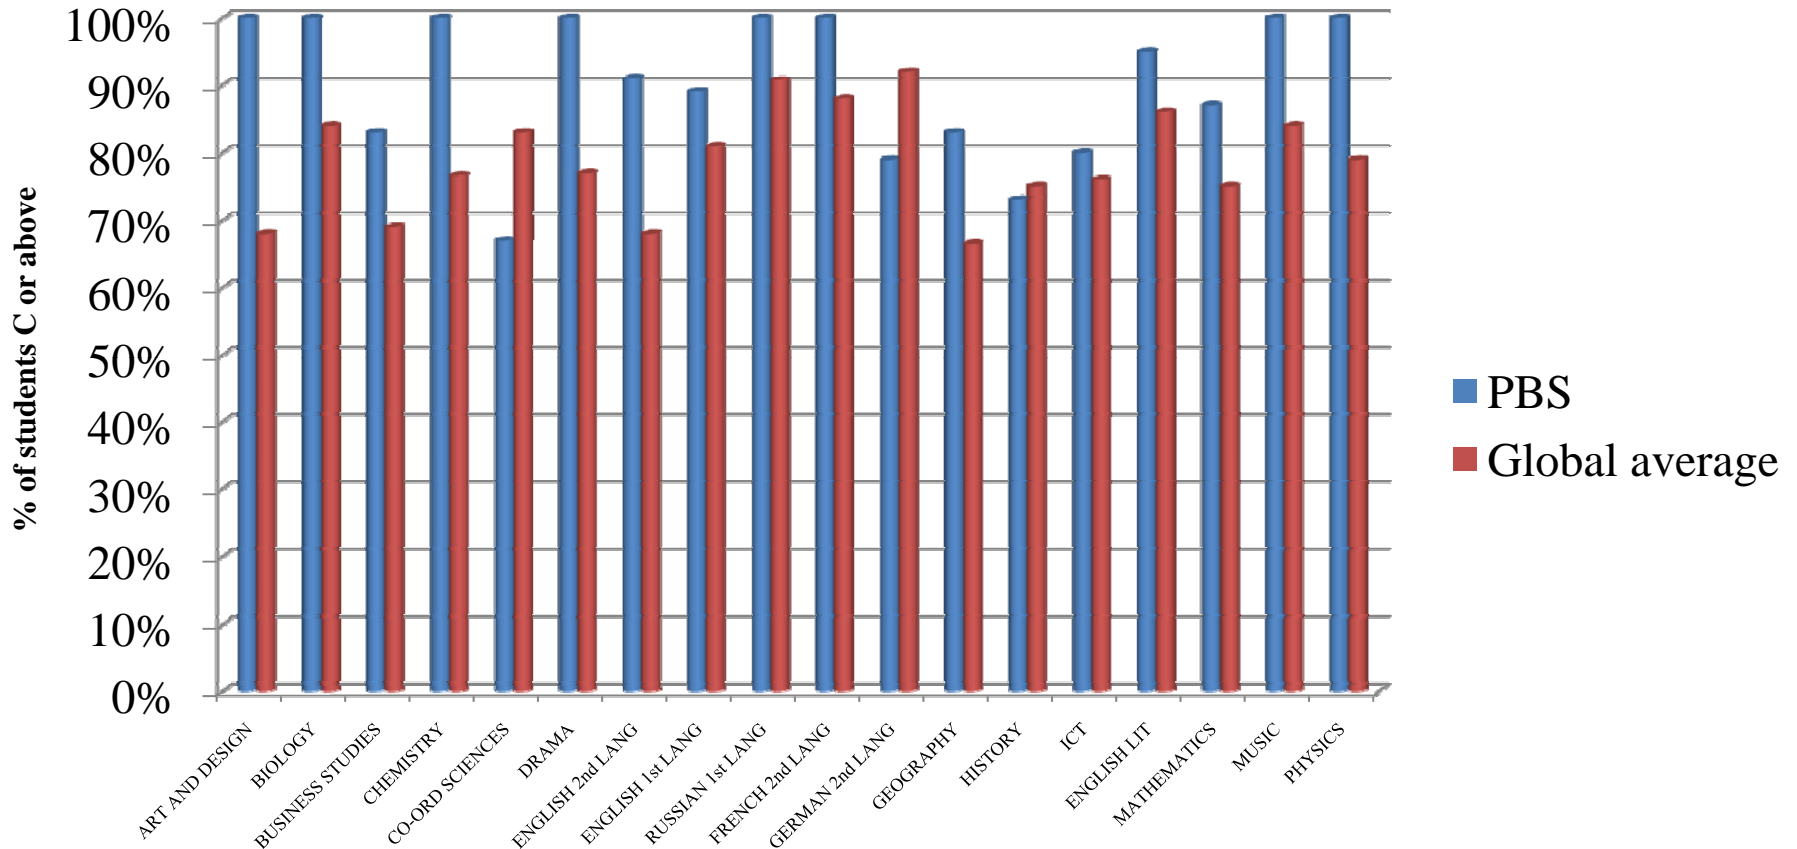

PBS Exam results 2010 – IGCSE

- **37% of PBS grades were A or A* compared to a global average of 22%.**
- **84% of PBS students gained at least five A*-C passes compared to a global average of 68%**