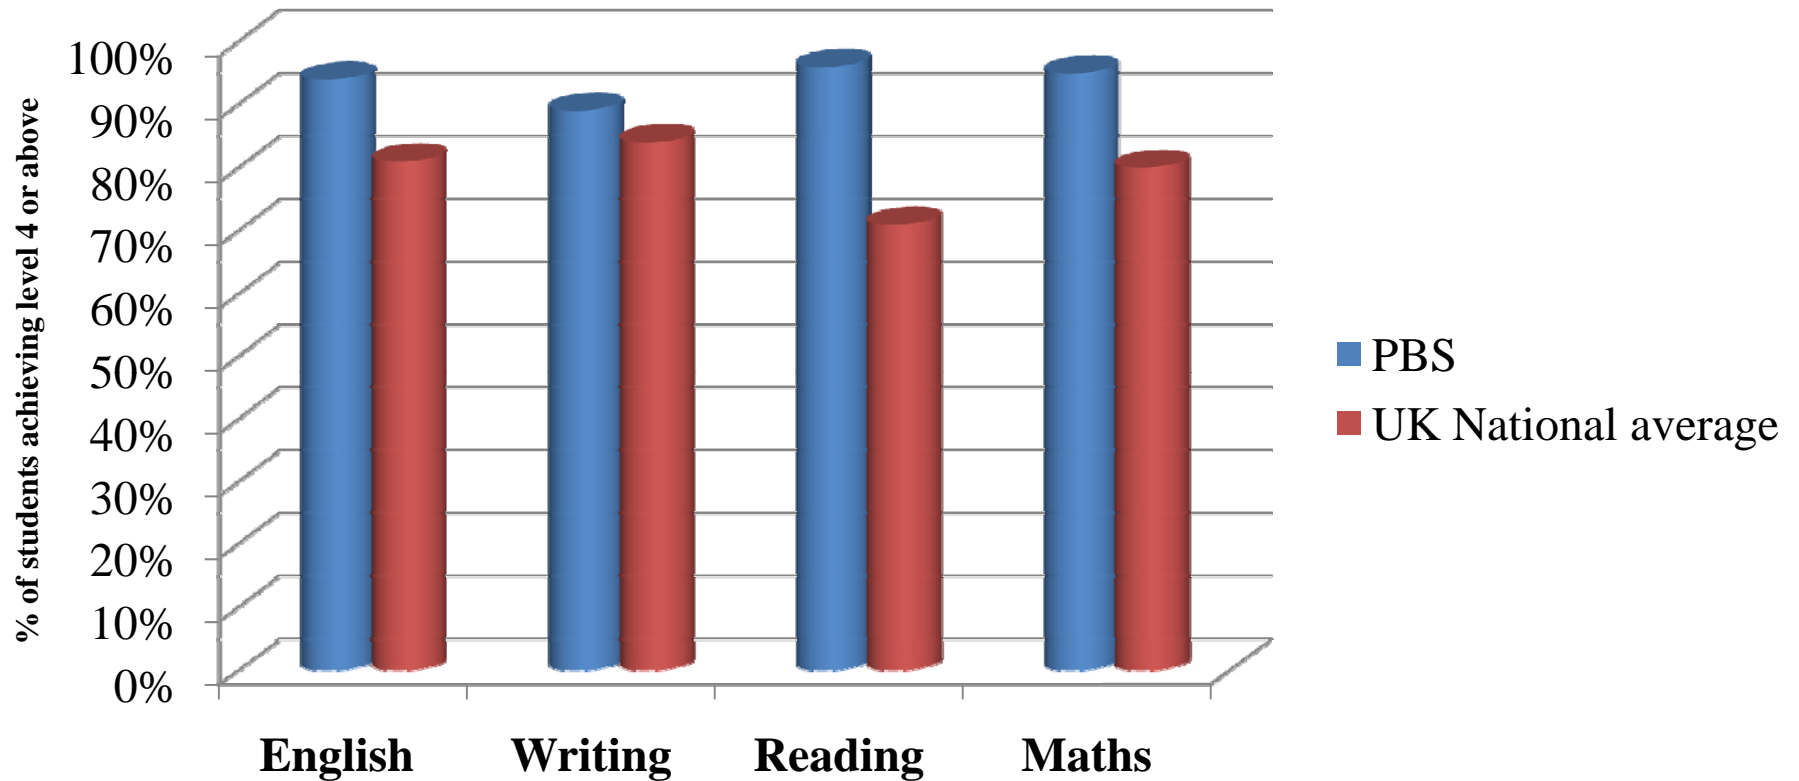

PBS Exam results 2010 – Key Stage 2 SATS

- **70% of PBS students achieved level 5 in Maths compared to a UK average of 35%**
- **The percentage of PBS students reaching level 5 in English, writing and reading also well exceeded the UK average**